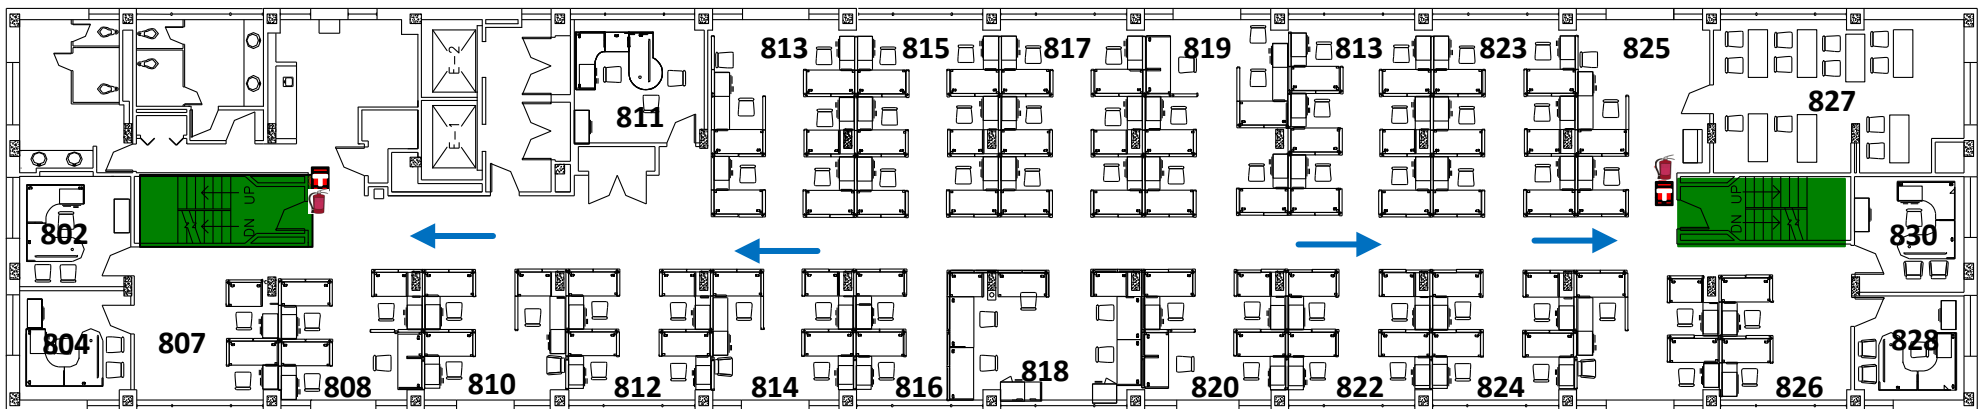

EMERGENCY EVACUATION ROUTE

Building Code: 922
Building Name: Marshfield Avenue Building
Floor Name: Eighth Floor
Building Address: 808 S Marshfield Ave

Evacuation Assembly Area:

The triangular statue located by the front entrance of the Molecular Biology Research Building and "south" of the Marshfield Avenue Building.

	Stairway		Exit Pathway
	Fire Extinguisher		Storm Refuge Area
	Fire Alarm Pull Station		AED Location

**OFFICE OF
 THE VICE
 CHANCELLOR
 FOR
 ADMINISTRATIVE
 SERVICES**