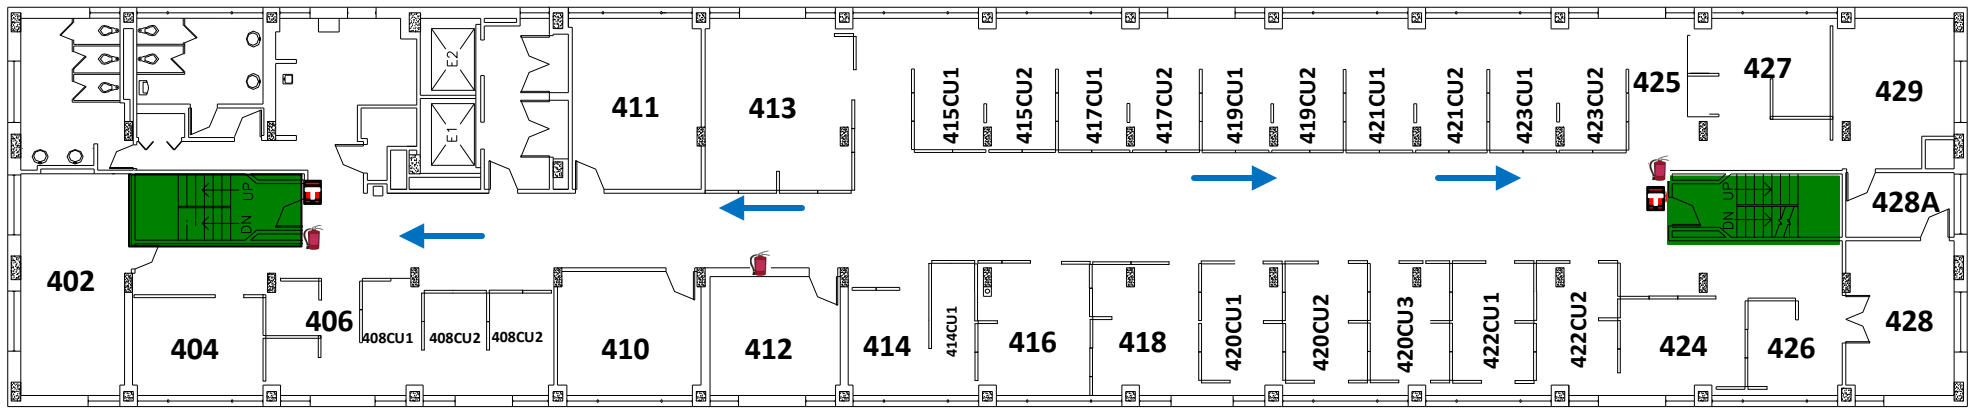

EMERGENCY EVACUATION ROUTE

Building Code: 922
Building Name: Marshfield Avenue Building
Floor Name: Forth Floor
Building Address: 808 S Marshfield Ave

Evacuation Assembly Area:

The triangular statue located by the front entrance of the Molecular Biology Research Building and "south" of the Marshfield Avenue Building.