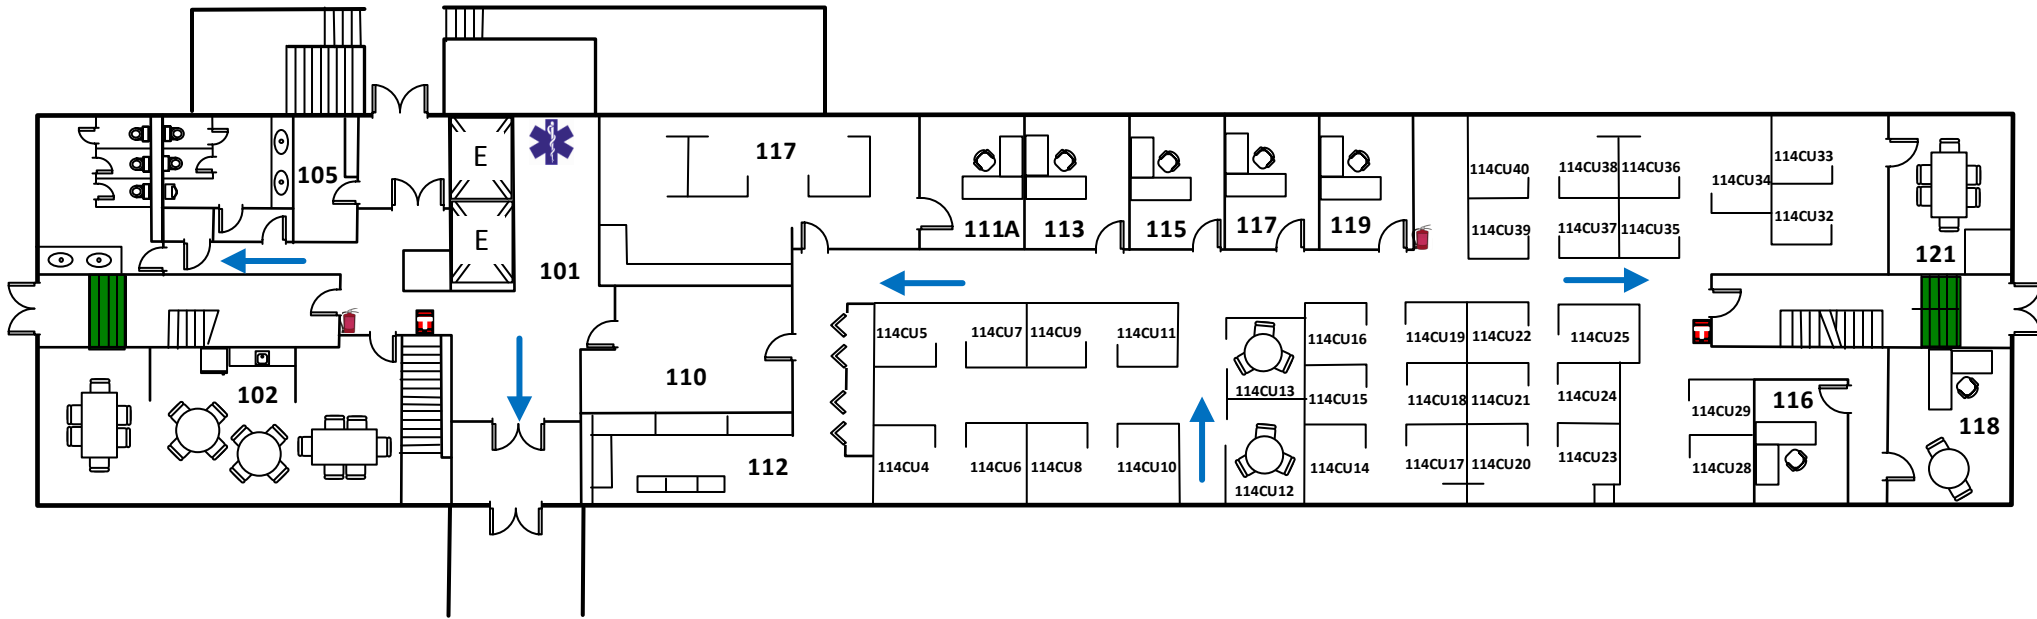

EMERGENCY EVACUATION ROUTE

Building Code: 922
 Building Name: Marshfield Avenue Building
 Floor Name: First Floor
 Building Address: 808 S Marshfield Ave

 Evacuation Assembly Area:

The triangular statue located by the front entrance of the Molecular Biology Research Building and "south" of the Marshfield Avenue Building.

	Stairway		Exit Pathway
	Fire Extinguisher		Storm Refuge Area
	Fire Alarm Pull Station		AED Location

OFFICE OF
 THE VICE
 CHANCELLOR
 FOR
 ADMINISTRATIVE
 SERVICES